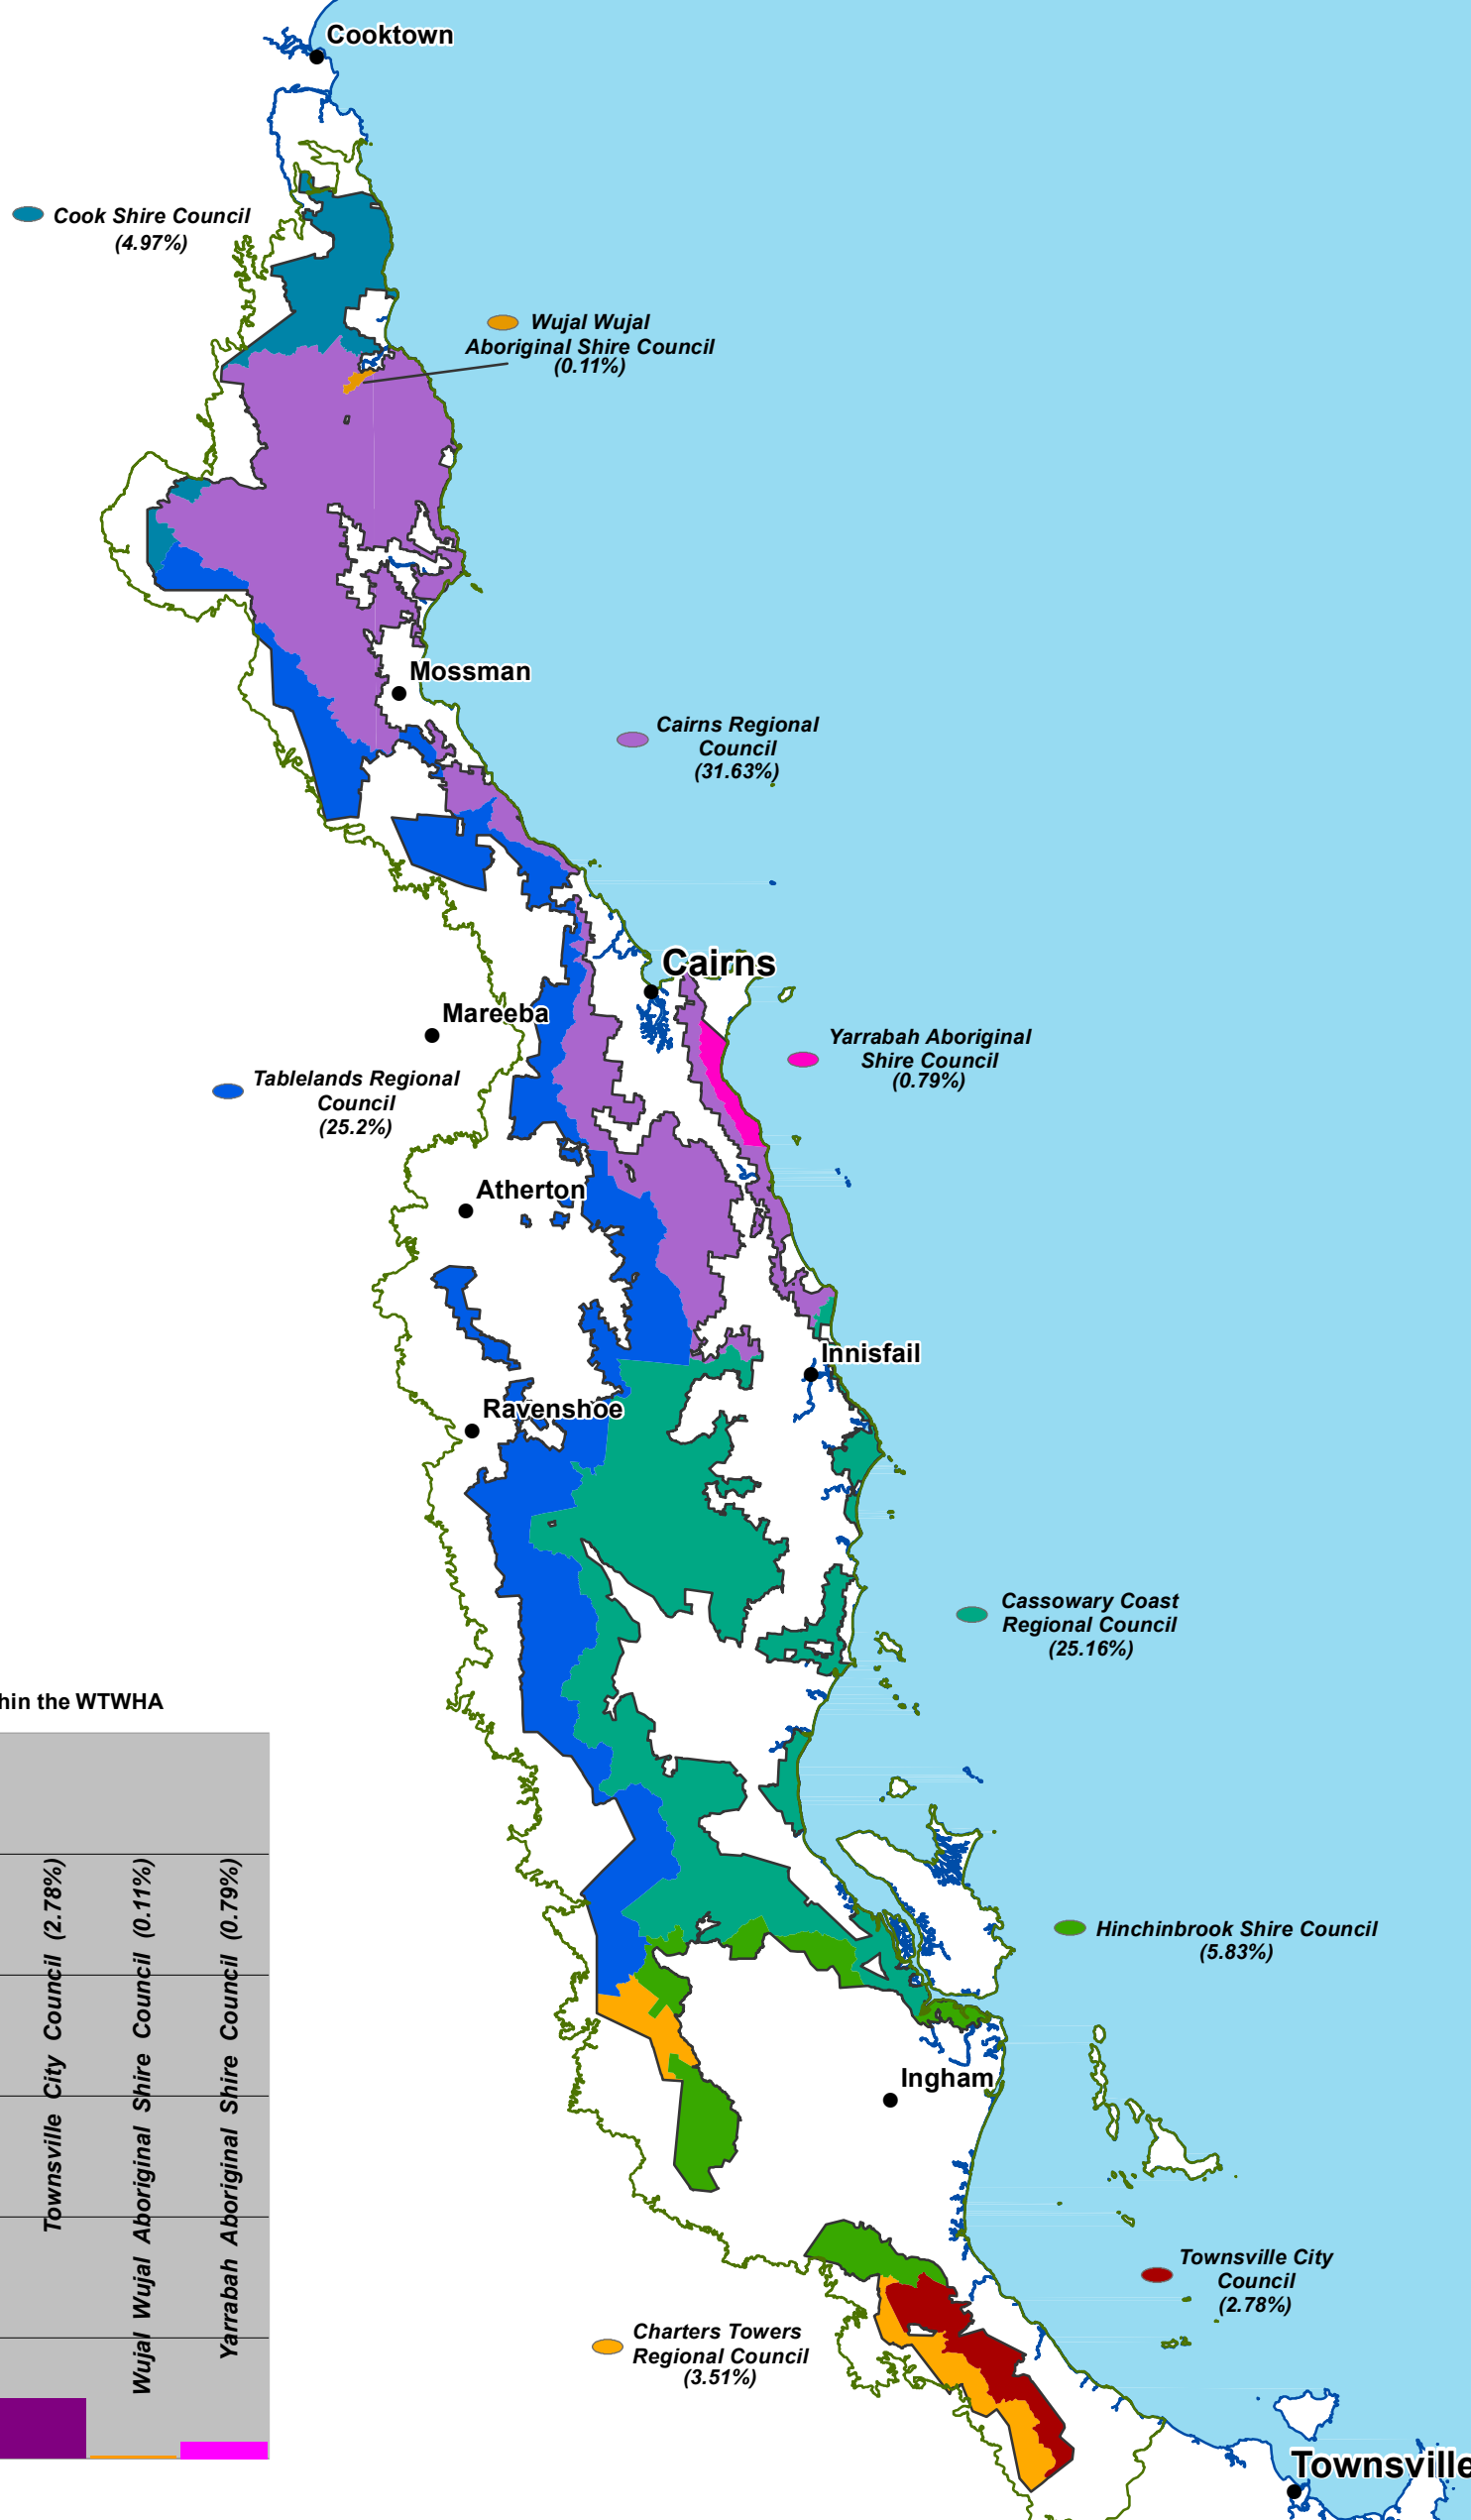

# Local Government Areas within Wet Tropics World Heritage Area

% of Local Government Area that falls within the WTWHA

## Legend

- Wet Tropics World Heritage Area
- Wet Tropics Bioregion
- Local Government Area**
- Cairns Regional Council
- Cassowary Coast Regional Council
- Charters Towers Regional Council
- Cook Shire Council
- Hinchinbrook Shire Council
- Tablelands Regional Council
- Townsville City Council
- Wujal Wujal Aboriginal Shire Council
- Yarrabah Aboriginal Shire Council

File Reference : j4962  
Preparation date : 17th September 2012

This drawing is considered a sketch only.  
The data shown on this sketch is from a variety of sources.  
The accuracy of externally sourced data may not have been checked by the Wet Tropics Management Authority.