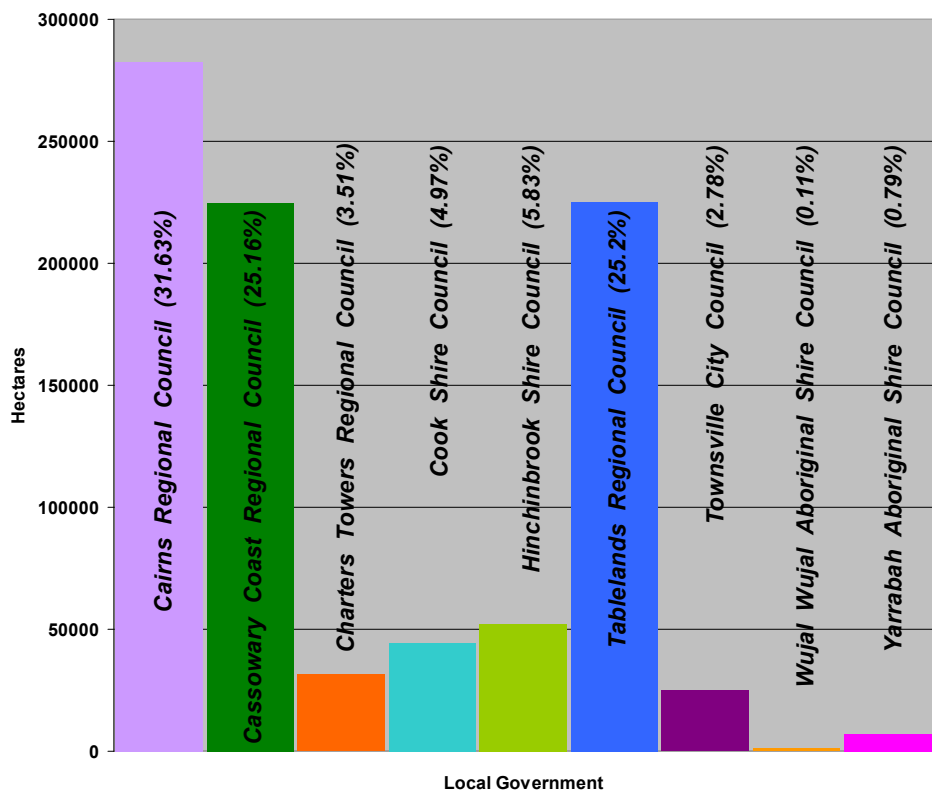

# Local Government Areas within Wet Tropics World Heritage Area

% of Local Government Area that falls within the WTWHA

## Legend

- Wet Tropics World Heritage Area
- Wet Tropics Bioregion
- Local Government Area**
- Cairns Regional Council
- Cassowary Coast Regional Council
- Charters Towers Regional Council
- Cook Shire Council
- Hinchinbrook Shire Council
- Tablelands Regional Council
- Townsville City Council
- Wujal Wujal Aboriginal Shire Council
- Yarrabah Aboriginal Shire Council